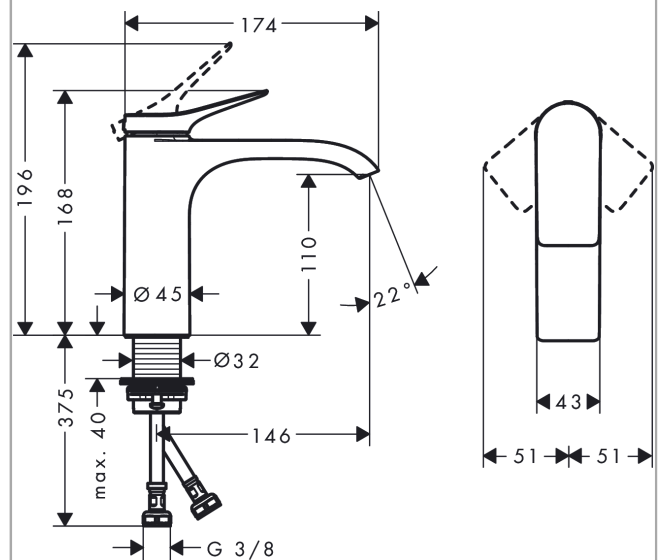

Vivenis

Single lever basin mixer 110 without waste set

Surfaces: **Matt White** Article Number: **75022700**

Description

product features

- ComfortZone 110
- projection 146 mm
- spray type: WaterfallStream
- maximum flow rate at 3 bar: 5 l/min
- ceramic cartridge
- temperature limitation adjustable
- suitable for continuous flow water heaters
- connection type: G 3/8 connections
- connection dimension: DN15

Technology

Design awards

reddot winner 2021

Product image

Scale drawing

Flowchart

Vivenis
Single lever basin mixer 110 without waste set
 Surfaces: **Matt White** Article Number: **75022700**

Exploded Drawing

Year of production: >06/21

Vivenis

Single lever basin mixer 110 without waste set

Surfaces: **Matt White** Article Number: **75022700**

Spare part list

Year of production: >06/21

Pos.	Description	Article Number	Price	PU
1	handle	94277700	-	1
2	screw cover	93735700	-	1
3	escutcheon	94027700	-	1
4	nut	93995000	-	1
5	O-ring 35x1,5	92114000	-	1
6	cartridge, assy	93897000	-	1
7	seal	95008000	-	1
8	O-ring 35x2	92604000	-	1
9	adapter for cartridge	98750000	-	1
10	O-Ring 30x2	98186000	-	1
11	spray former	94275000	-	1
12	connection hose 450 mm M8x0,75 G3/8	97206000	-	1
13	O-ring 6,6x1,6	93019000	-	1
14	flat seal	98749000	-	1
15	fixing set (Ø 32)	13961000	-	1
16	lever collar	97548000	-	1
a	fixation extension 35 mm	13898000	-	1