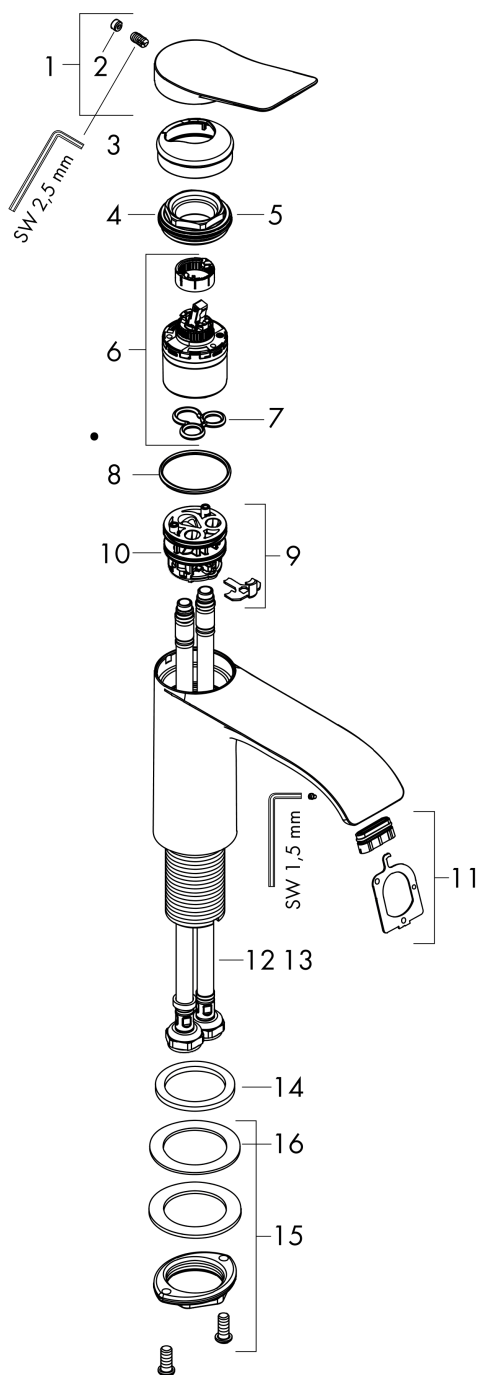

Vivenis

Single lever basin mixer 110 without waste set

Surfaces: **Matt White** Article Number: **75022700**

Description

product features

- ComfortZone 110
- projection 146 mm
- spray type: WaterfallStream
- maximum flow rate at 3 bar: 5 l/min
- ceramic cartridge
- temperature limitation adjustable
- suitable for continuous flow water heaters
- connection type: G 3/8 connections
- connection dimension: DN15

Technology

Design awards

reddot winner 2021

Product image

Scale drawing

Flowchart

Vivenis
Single lever basin mixer 110 without waste set
 Surfaces: **Matt White** Article Number: **75022700**

Exploded Drawing

Year of production: >06/21

Vivenis

Single lever basin mixer 110 without waste set

Surfaces: **Matt White** Article Number: **75022700**

Spare part list

Year of production: >06/21

Pos.	Description	Article Number	Price	PU
1	handle	94277700	-	1
2	screw cover	93735700	-	1
3	escutcheon	94027700	-	1
4	nut	93995000	-	1
5	O-ring 35x1,5	92114000	-	1
6	cartridge, assy	93897000	-	1
7	seal	95008000	-	1
8	O-ring 35x2	92604000	-	1
9	adapter for cartridge	98750000	-	1
10	O-Ring 30x2	98186000	-	1
11	spray former	94275000	-	1
12	connection hose 450 mm M8x0,75 G3/8	97206000	-	1
13	O-ring 6,6x1,6	93019000	-	1
14	flat seal	98749000	-	1
15	fixing set (Ø 32)	13961000	-	1
16	lever collar	97548000	-	1
a	fixation extension 35 mm	13898000	-	1