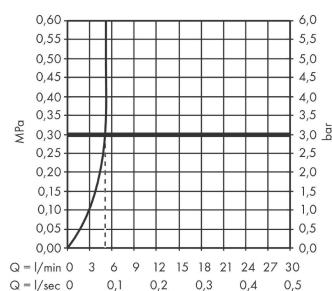

Vivenis

Single lever basin mixer 110 without waste set

Surfaces: **Matt White** Article Number: **75022700**

Description

product features

- ComfortZone 110
- projection 146 mm
- spray type: WaterfallStream
- maximum flow rate at 3 bar: 5 l/min
- ceramic cartridge
- temperature limitation adjustable
- suitable for continuous flow water heaters
- connection type: G 3/8 connections
- connection dimension: DN15

Technology

Design awards

reddot winner 2021

Product image

Scale drawing

Flowchart

Vivenis
Single lever basin mixer 110 without waste set
 Surfaces: **Matt White** Article Number: **75022700**

Exploded Drawing